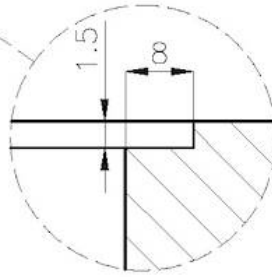

Coloring Gold

Base 45 cm

Dimensions \varnothing 425

Bowl dimension \varnothing 380mm

Number of bowls 1 bowl

Built-in hole

[View technical data sheet](#)

Standard fittings

High thickness

1mm thick steel. A significant thickness, which guarantees the maximum sturdiness and durability.

TECHNICAL DATA

FT

Cut out size
Dimensioni per foratura top

FTS

Cut out size
Dimensioni per foratura top