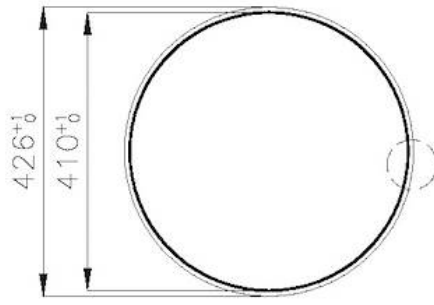

Coloring Gold

Base 45 cm

Dimensions \varnothing 425

Bowl dimension \varnothing 380mm

Number of bowls 1 bowl

Built-in hole

[View technical data sheet](#)

Standard fittings

Basket 3,5" waste fitting

The drain is equipped with a large 3.5" drain, with the practical basket cap that prevents the discharge of solid parts.

Gold

The Gold finish is obtained by treating the steel with a physical process called PVD (Physical Vacuum Deposition) which deposits particles of noble metals on the surface. The result is a unique and refined aesthetic effect, and an improvement in the mechanical properties of the steel that is more resistant to shocks and scratches.

High thickness

1mm thick steel. A significant thickness, which guarantees the maximum sturdiness and durability.

TECHNICAL DATA

FT

Cut out size
Dimensioni per foratura top

FTS

Cut out size
Dimensioni per foratura top